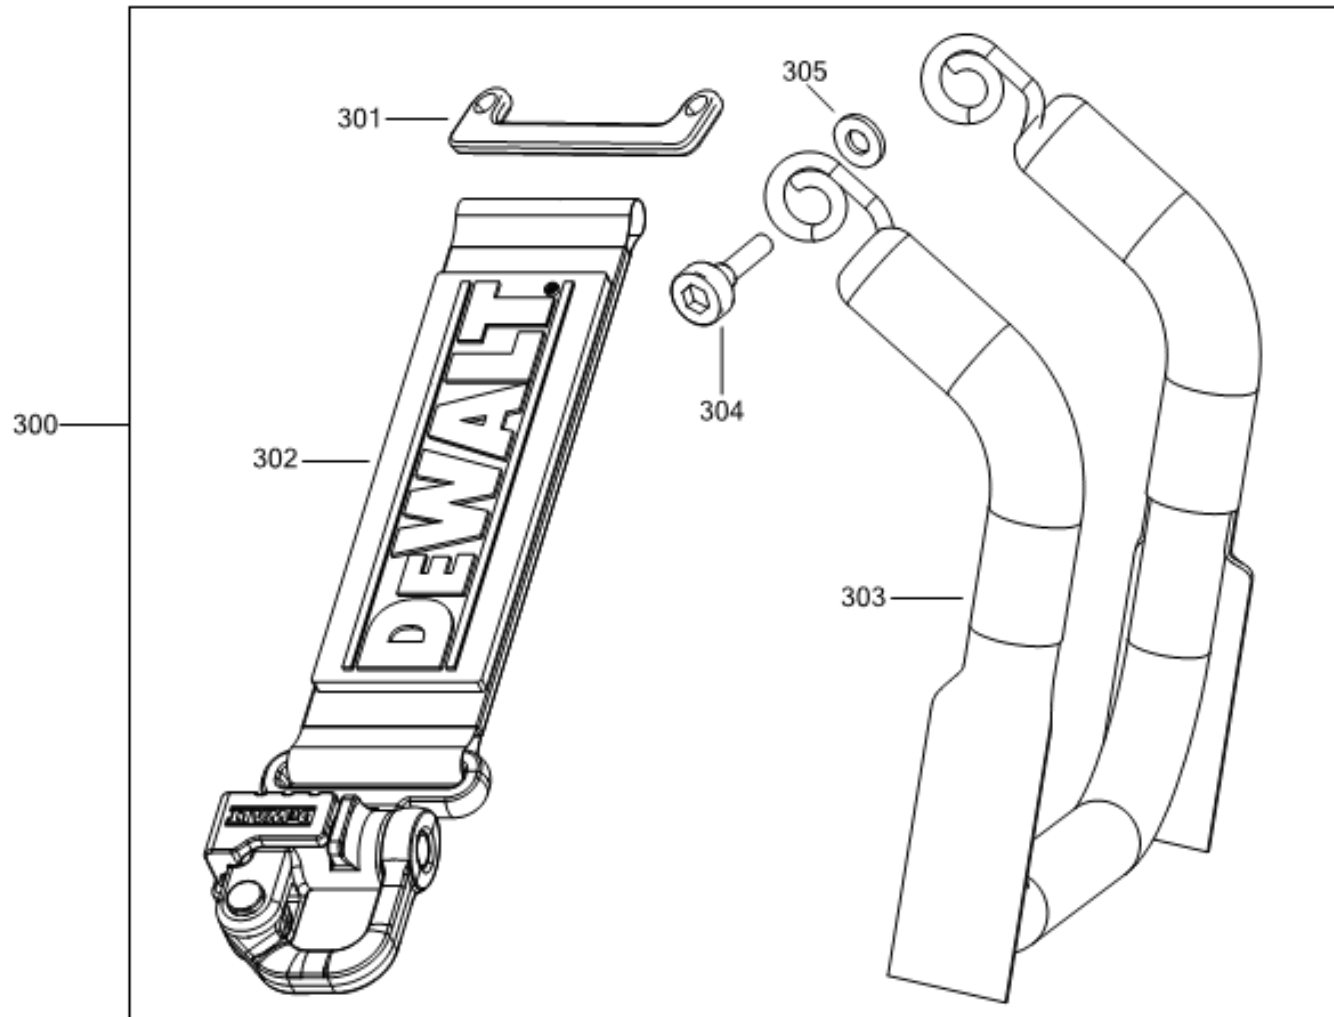

LANYARD READY KIT EUROPE

Typ
1

DCF622 CORDLESS SCREWDRIVER 1

Parts List DCF622 CORDLESS SCREWDRIVER 1

Item	Part Number	Qty	Part Description	General Description	Other Info	Repair Inst	Markets
1	N178812	1	CLAMSHELL SET			No	QW
2	N473971	1	MOTOR & SWITCH SA			No	QW
3	N257859	1	TRIGGER LOCK-ON			No	QW
4	N257879	1	SPRING			No	QW
5	682211-00	11	SCREW			No	QW
6	56122-00	1	O RING			No	QW
7	N112274	1	WASHER THRUST			No	QW
8	605852-00	1	THRUST BEARING			No	QW
9	N451902	1	WASHER			No	QW
10	N473980	1	GEAR			No	QW
11	N473979	1	CLUTCH SA			No	QW
12	089210-00	2	RETAINER			No	QW
13	N454924	1	GUIDE			No	QW
14	N454925	1	SPRING			No	QW
15	N455021	1	BEARING			No	QW
16	N455017	1	GEAR			No	QW
17	N473976	1	GEARCASE SA			No	QW
18	N473978	1	SPINDLE & GEAR SA			No	QW
19	N473975	1	NOSE SA			No	QW
20	N435687	1	HOOK SA			No	QW
21	N042665	1	SCREW			No	QW
24	N470845	1	RATING PLATE			No	QW
25	N333803	1	BRAND LABEL			No	QW
26	N403409	1	LABEL			No	QW
300	NA012362	1	SERVICE KIT		LANYARD	No	QW
301	N537349	1	STRAP. HOOKED		READY HOOK	No	QW
302	NA012391	2	BRACKET		LANYARD	No	QW
303	NA012370	1	CLIP SA	LANYARD CLIP	BRACKET LANYARD	No	QW
304	N542271	2	SCREW		CLIP MACHINE	No	QW
305	N462739	2	WASHER		SCREW 4 X 8.2 X 1	No	QW
800	N017298	1	GREASE	G-2008 Molykote		No	QW
860	H1400196008	2	HANDLE		DCF622NT	No	QW

Parts List DCF622 CORDLESS SCREWDRIVER 1

Item	Part Number	Qty	Part Description	General Description	Other Info	Repair Inst	Markets
861	N279261	1	KITBOX	DWST1-17807	DCF622NT	No	QW
862	N409477	1	LATCH			No	QW
863	P910190	2	LATCH		DCF622NT	No	QW
864	N384597	1	INSERT		DCF622NT	No	QW
866	N394624	1	BATTERY 18V - 5.0AH - 90WH		DCF622P2	No	QW
871	NA132878	1	CHARGER	DCB1104-QW		No	QW