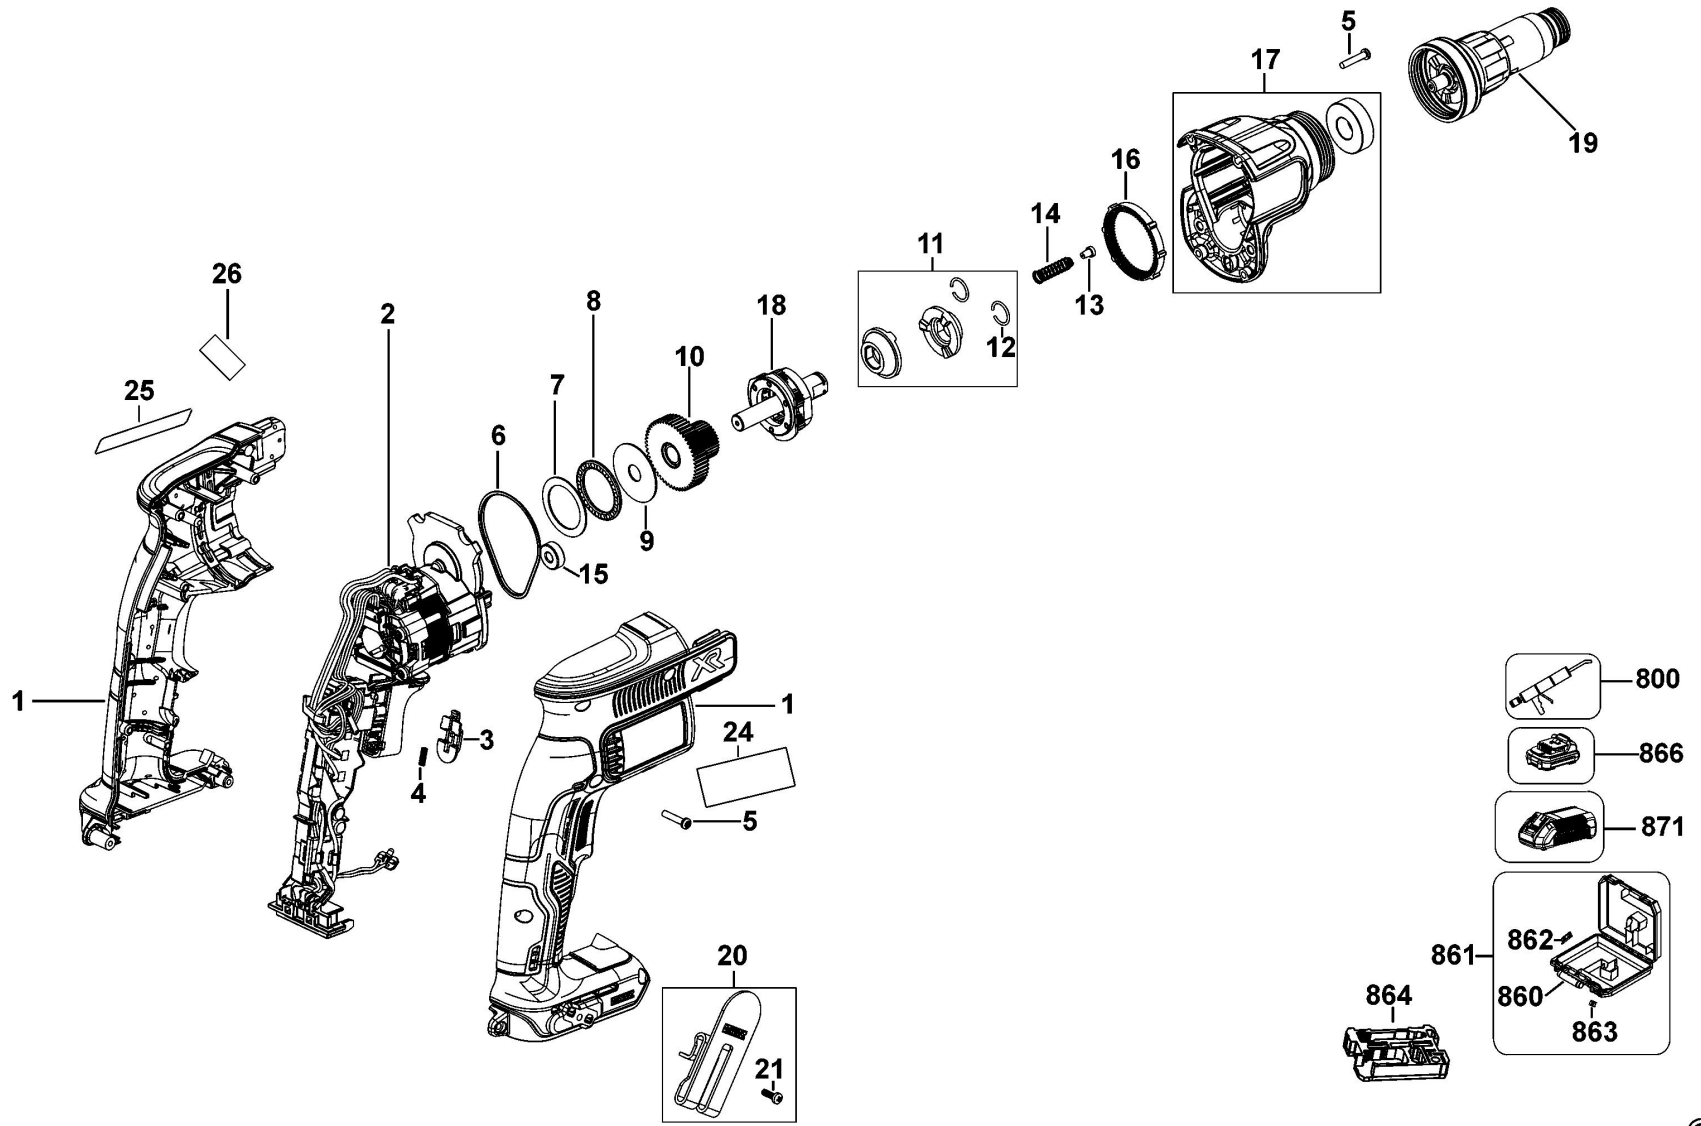

LANYARD READY KIT EUROPE

Typ
1

DCF622 CORDLESS SCREWDRIVER 1

Parts List DCF622 CORDLESS SCREWDRIVER 1

Item	Part Number	Qty	Part Description	General Description	Other Info	Repair Inst	Markets
1	N178812	1	CLAMSHELL SET			No	QW
2	N473971	1	MOTOR & SWITCH SA			No	QW
3	N257859	1	TRIGGER LOCK-ON			No	QW
4	N257879	1	SPRING			No	QW
5	682211-00	11	SCREW			No	QW
6	56122-00	1	O RING			No	QW
7	N112274	1	WASHER THRUST			No	QW
8	605852-00	1	THRUST BEARING			No	QW
9	N451902	1	WASHER			No	QW
10	N473980	1	GEAR			No	QW
11	N473979	1	CLUTCH SA			No	QW
12	089210-00	2	RETAINER			No	QW
13	N454924	1	GUIDE			No	QW
14	N454925	1	SPRING			No	QW
15	N455021	1	BEARING			No	QW
16	N455017	1	GEAR			No	QW
17	N473976	1	GEARCASE SA			No	QW
18	N473978	1	SPINDLE & GEAR SA			No	QW
19	N473975	1	NOSE SA			No	QW
20	N435687	1	HOOK SA			No	QW
21	N042665	1	SCREW			No	QW
24	N470845	1	RATING PLATE			No	QW
25	N333803	1	BRAND LABEL			No	QW
26	N403409	1	LABEL			No	QW
300	NA012362	1	SERVICE KIT		LANYARD	No	QW
301	N537349	1	STRAP. HOOKED		READY HOOK	No	QW
302	NA012391	2	BRACKET		LANYARD	No	QW
303	NA012370	1	CLIP SA	LANYARD CLIP	BRACKET LANYARD	No	QW
304	N542271	2	SCREW		CLIP MACHINE	No	QW
305	N462739	2	WASHER		SCREW 4 X 8.2 X 1	No	QW
800	N017298	1	GREASE	G-2008 Molykote		No	QW
860	H1400196008	2	HANDLE		DCF622NT	No	QW

Parts List DCF622 CORDLESS SCREWDRIVER 1

Item	Part Number	Qty	Part Description	General Description	Other Info	Repair Inst	Markets
861	N279261	1	KITBOX	DWST1-17807	DCF622NT	No	QW
862	N409477	1	LATCH			No	QW
863	P910190	2	LATCH		DCF622NT	No	QW
864	N384597	1	INSERT		DCF622NT	No	QW
866	N394624	1	BATTERY 18V - 5.0AH - 90WH		DCF622P2	No	QW
871	NA132878	1	CHARGER	DCB1104-QW		No	QW